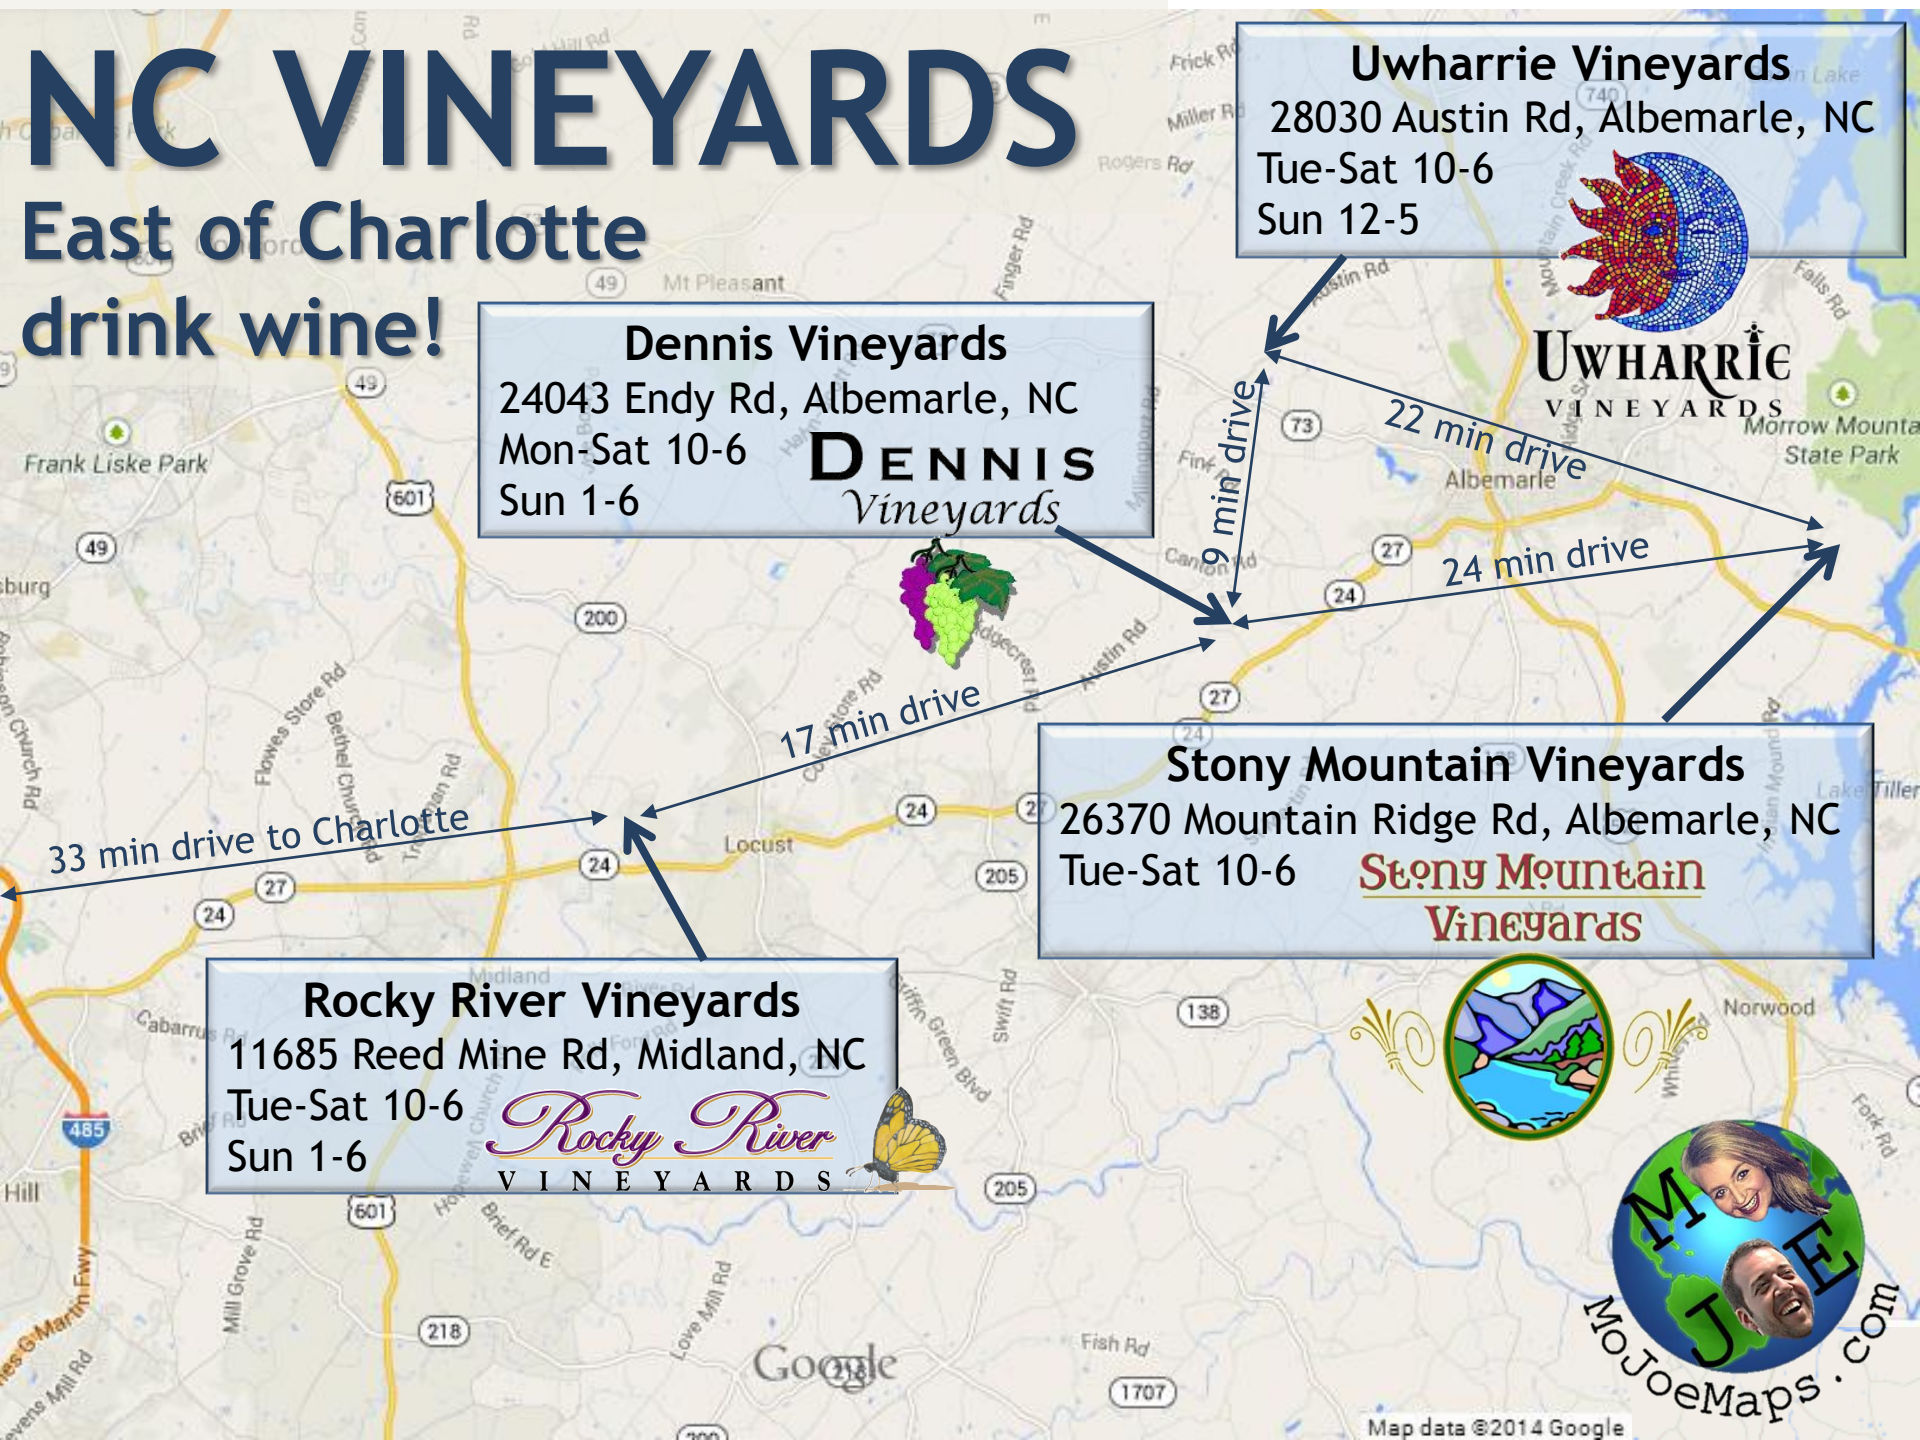

# NC VINEYARDS

## East of Charlotte drink wine!

**Uwharrie Vineyards**  
28030 Austin Rd, Albemarle, NC  
Tue-Sat 10-6  
Sun 12-5

**Dennis Vineyards**  
24043 Endy Rd, Albemarle, NC  
Mon-Sat 10-6  
Sun 1-6

**DENNIS**  
*Vineyards*

**Stony Mountain Vineyards**  
26370 Mountain Ridge Rd, Albemarle, NC  
Tue-Sat 10-6

**Stony Mountain**  
**Vineyards**

**Rocky River Vineyards**  
11685 Reed Mine Rd, Midland, NC  
Tue-Sat 10-6  
Sun 1-6

*Rocky River*  
VINEYARDS

MOJOE  
MOJOEMaps.com